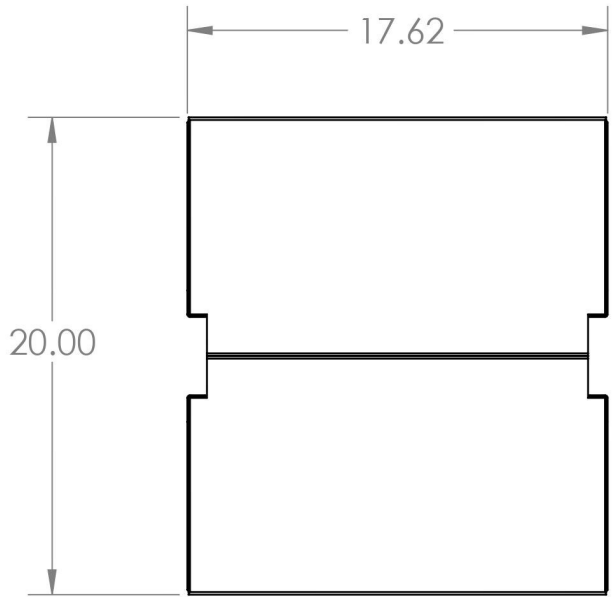

2

1

B

B

A

A

Material Carbon Steel	Title CPU Shelf- 2U	
Finish Satin Black	Size A	Part No. 34-104400
DO NOT SCALE DRAWING		

2