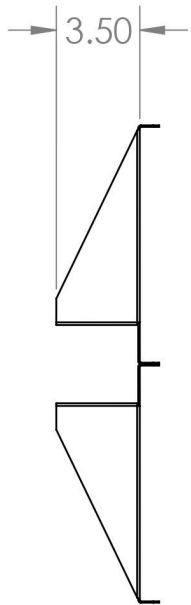

2

1

B

B

A

A

Material Carbon Steel	Title CPU Shelf- 2U	
Finish Satin Black	Size A	Part No. 34-104400
DO NOT SCALE DRAWING		

2