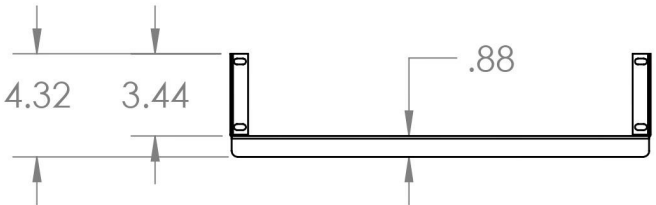

2

1

B

B

A

A

Material Carbon Steel	Title CPU Shelf- 2U	
Finish Satin Black	Size A	Part No. 34-104400
DO NOT SCALE DRAWING		

2