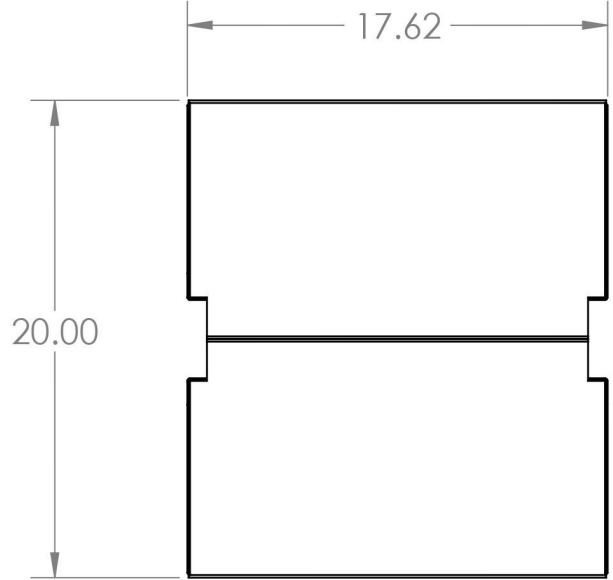

2

1

B

B

A

A

Material Aluminum	Title CPU Shelf—2U	
Finish Mill Finish	Size A	Part No. 34-104410
DO NOT SCALE DRAWING		

2