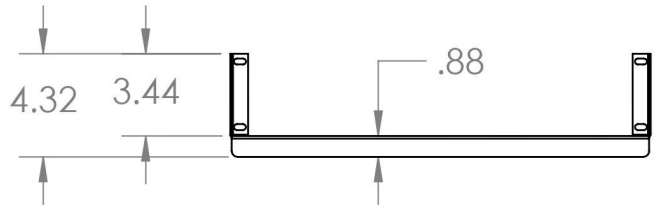

2

1

B

B

A

A

Material Aluminum	Title CPU Shelf—2U	
Finish Mill Finish	Size A	Part No. 34-104410
DO NOT SCALE DRAWING		

2