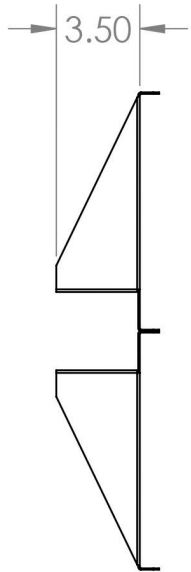

2

1

B

B

A

A

Material Aluminum	Title CPU Shelf—2U	
Finish Mill Finish	Size A	Part No. 34-104410
DO NOT SCALE DRAWING		

2