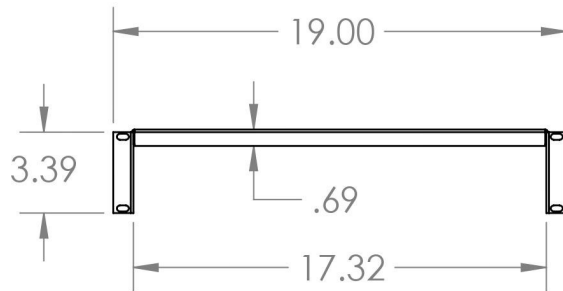

2

1

B

B

A

A

Material Carbon Steel	Title Cantilever Shelf-2U	
Finish Satin Black	Size A	Part No. 34-105000
DO NOT SCALE DRAWING		

2