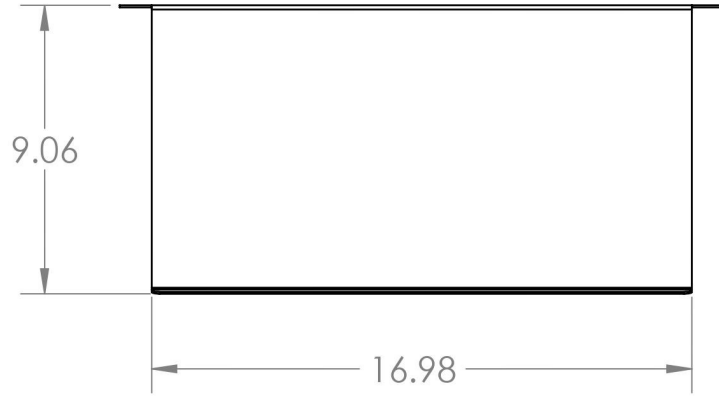

2

1

B

B

A

A

Material Carbon Steel	Title Keyboard Shelf- 1U	
Finish Satin Black	Size <b>A</b>	Part No. <b>34-105026</b>
DO NOT SCALE DRAWING		

2