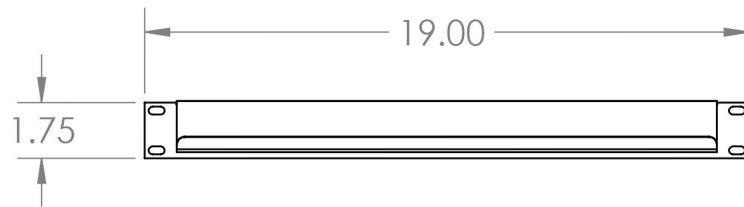

2

1

B

B

A

A

Material Carbon Steel	Title Keyboard Shelf- 1U	
Finish Satin Black	Size <b>A</b>	Part No. <b>34-105026</b>
DO NOT SCALE DRAWING		

2