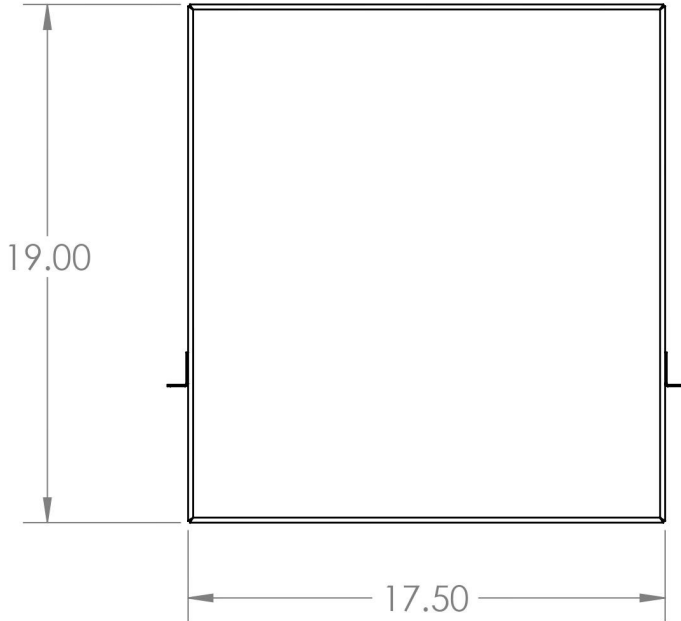

2

1

B

B

A

A

Material Carbon Steel	Title Centerweight Shelf 2U	
Finish Satin Black	Size A	Part No. 34-105400
DO NOT SCALE DRAWING		

2