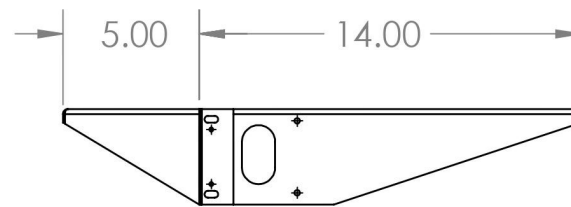

2

1

B

B

A

A

Material Carbon Steel	Title Centerweight Shelf 2U	
Finish Satin Black	Size A	Part No. 34-105400
DO NOT SCALE DRAWING		

2