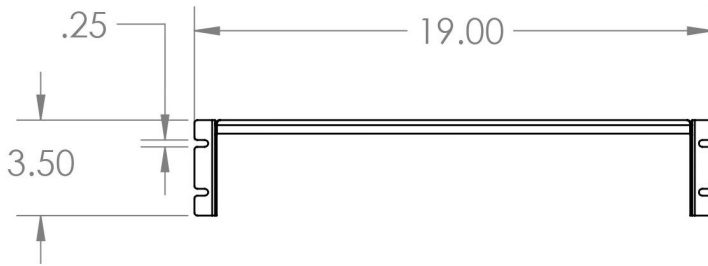

2

1

B

B

A

A

Material Carbon Steel	Title Centerweight Shelf 2U	
Finish Satin Black	Size A	Part No. 34-105400
DO NOT SCALE DRAWING		

2