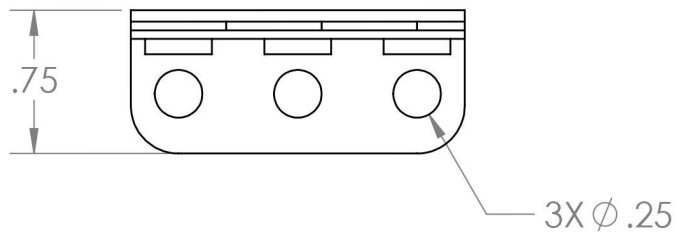

2

1

B

B

A

A

Material Carbon Steel		Title Hinged Extender Bracket 1U	
Finish Satin Black		Size A	Part No. 34-199951
DO NOT SCALE DRAWING			

2