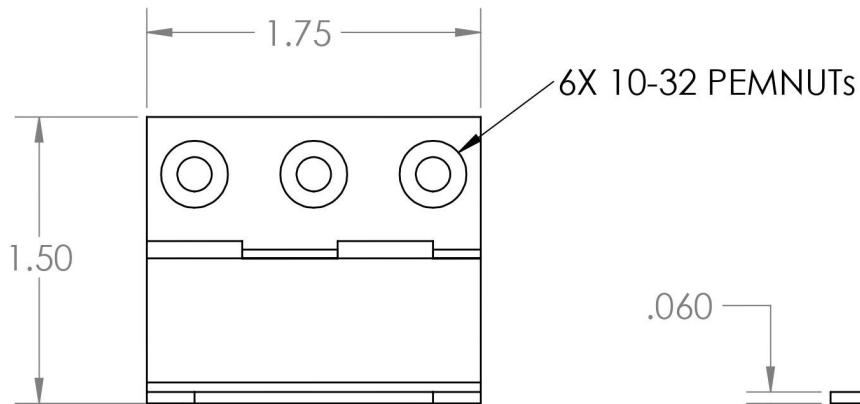

2

1

B

B

A

A

Material Carbon Steel		Title Hinged Extender Bracket 1U	
Finish Satin Black		Size A	Part No. 34-199951
DO NOT SCALE DRAWING			

2