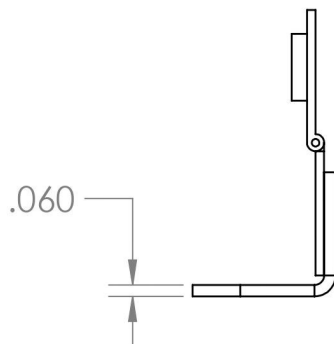

2

1

B

B

A

A

Material Carbon Steel		Title Hinged Extender Bracket 1U	
Finish Satin Black		Size A	Part No. 34-199951
DO NOT SCALE DRAWING			

2