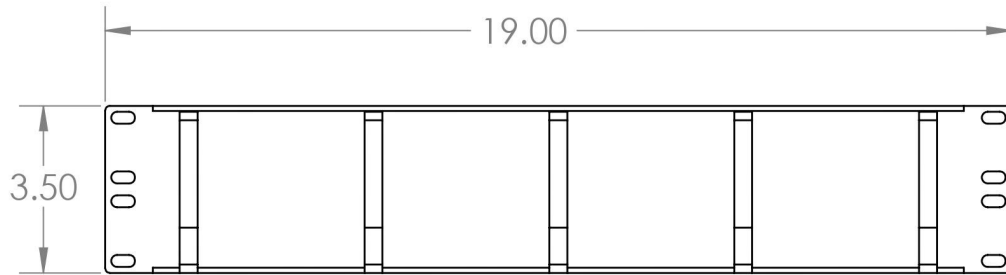

2

1

B

B

A

A

Material Carbon Steel		Title Cable Management Panel 2U	
Finish Satin Black		Size A	Part No. 34-207000
DO NOT SCALE DRAWING			

2