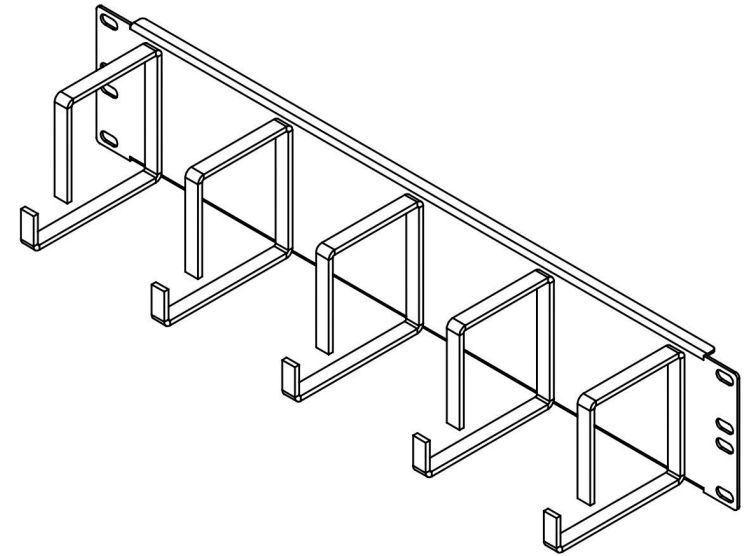

2

1

B

B

A

A

Material Carbon Steel		Title Cable Management Panel 2U	
Finish Satin Black		Size A	Part No. 34-207000
DO NOT SCALE DRAWING			

2