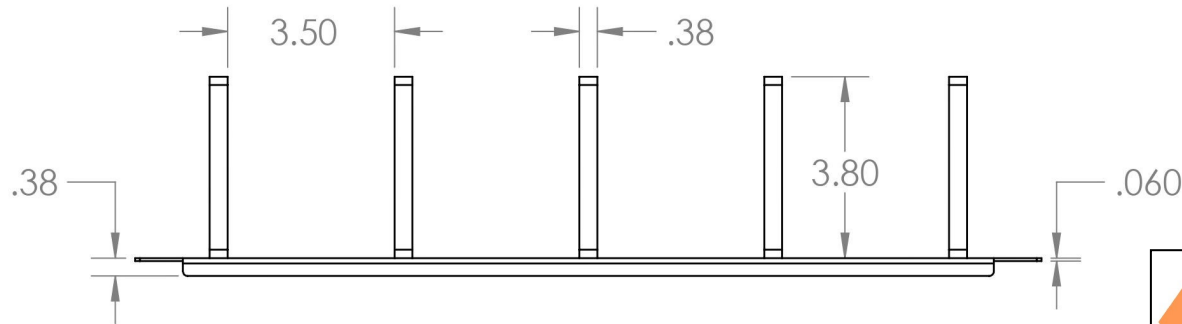

2

1

B

B

A

A

Material Carbon Steel		Title Cable Management Panel 2U	
Finish Satin Black		Size A	Part No. 34-207000
DO NOT SCALE DRAWING			

2