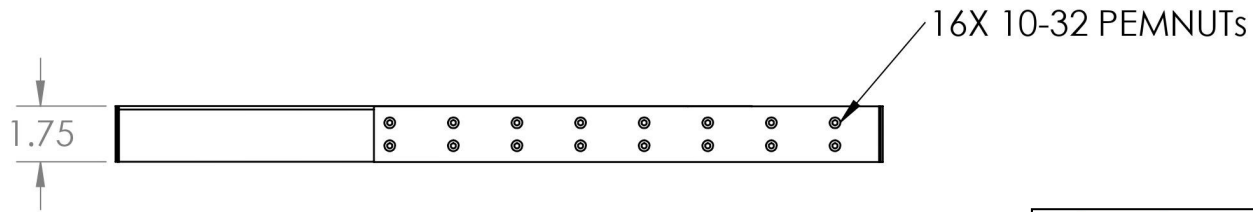

2

1

B

B

A

A

Material Carbon Steel		Title 4 Post Rack Adjustable Rails	
Finish Satin Black		Size A	Part No. 34-102100
DO NOT SCALE DRAWING			

2