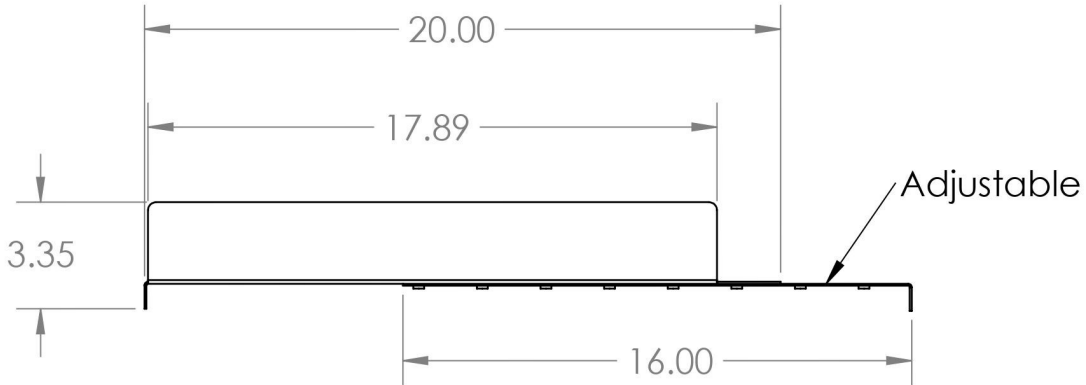

2

1

B

B

A

A

Material Carbon Steel		Title 4 Post Rack Adjustable Rails	
Finish Satin Black		Size A	Part No. 34-102100
DO NOT SCALE DRAWING			

2