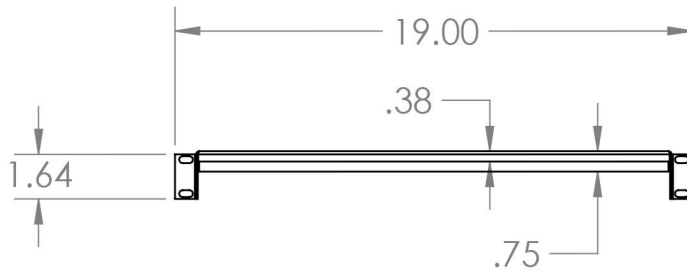

2

1

B

B

A

A

Material Carbon Steel	Title Cantilever Shelf 1U	
Finish Satin Black	Size A	Part No. 34-104900
DO NOT SCALE DRAWING		

2