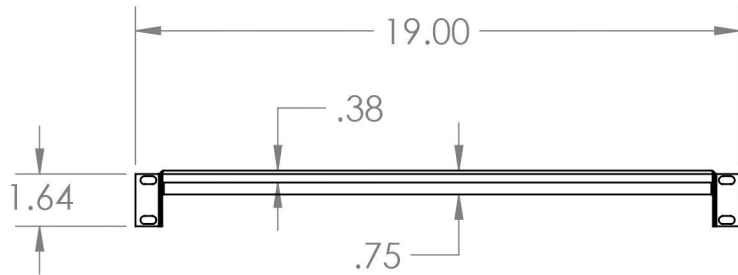

2

1

B

B

A

A

Material Carbon Steel	Title Cantilever Shelf- Vented 1U	
Finish Satin Black	Size A	Part No. 34-104950
DO NOT SCALE DRAWING		

2