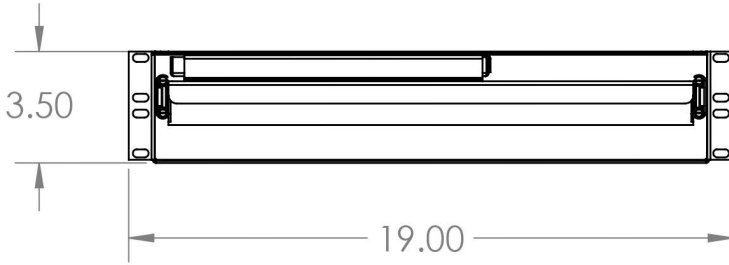

2

1

B

B

A

A

Material Carbon Steel	Title Keyboard Shelf Flush Mount w/ Mousepad 2U	
Finish Satin Black	Size <b>A</b>	Part No. <b>34-105040</b>
DO NOT SCALE DRAWING		

2