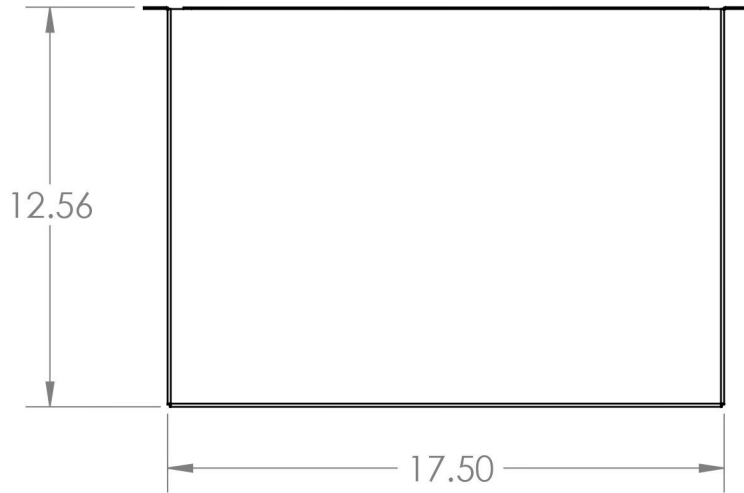

2

1

B

B

A

A

Material Carbon Steel	Title Keyboard Shelf Flush Mount w/ Mousepad 2U	
Finish Satin Black	Size <b>A</b>	Part No. <b>34-105040</b>
DO NOT SCALE DRAWING		

2