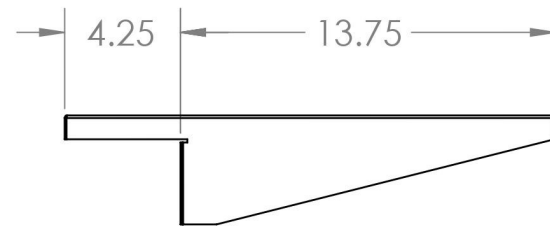

2

1

B

B

A

A

Material Carbon Steel	Title Cantilever Shelf- Deep 2U	
Finish Satin Black	Size <b>A</b>	Part No. <b>34-105050</b>
DO NOT SCALE DRAWING		

2