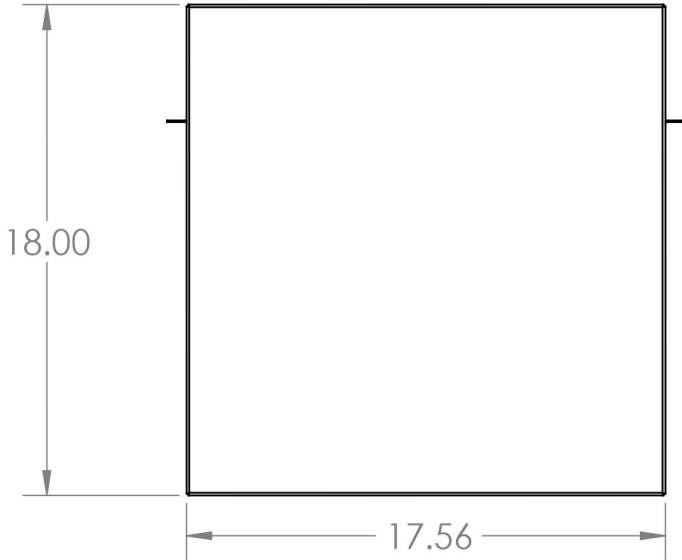

2

1

B

B

A

A

Material Carbon Steel	Title Cantilever Shelf- Deep 2U	
Finish Satin Black	Size <b>A</b>	Part No. <b>34-105050</b>
DO NOT SCALE DRAWING		

2