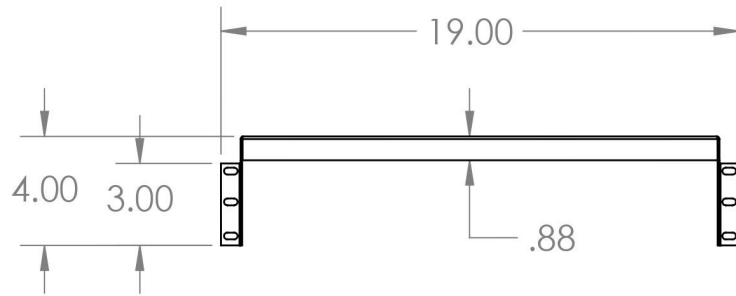

2

1

B

B

A

A

Material Carbon Steel	Title Cantilever Shelf- Deep 2U	
Finish Satin Black	Size <b>A</b>	Part No. <b>34-105050</b>
DO NOT SCALE DRAWING		

2