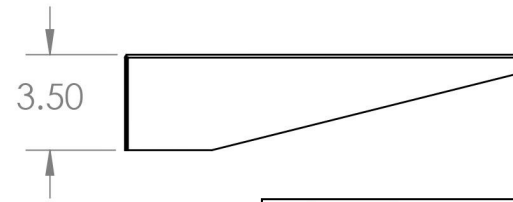

2

1

B

B

A

A

Material Carbon Steel		Title Cantilever Shelf- Vented 2U	
Finish Satin Black		Size <b>A</b>	Part No. <b>34-105100</b>
DO NOT SCALE DRAWING			

2