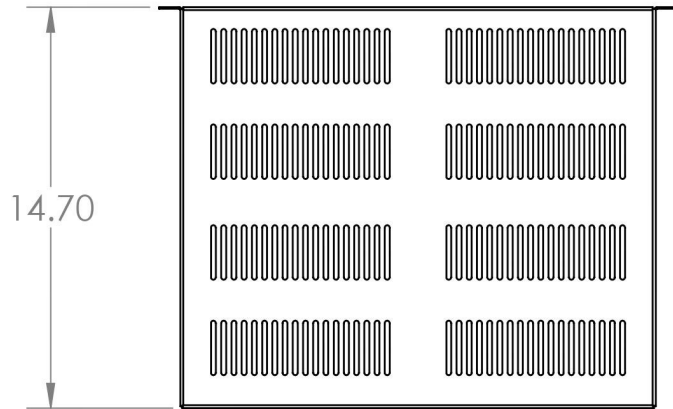

2

1

B

B

A

A

Material Carbon Steel		Title Cantilever Shelf- Vented 2U	
Finish Satin Black		Size <b>A</b>	Part No. <b>34-105100</b>
DO NOT SCALE DRAWING			

2