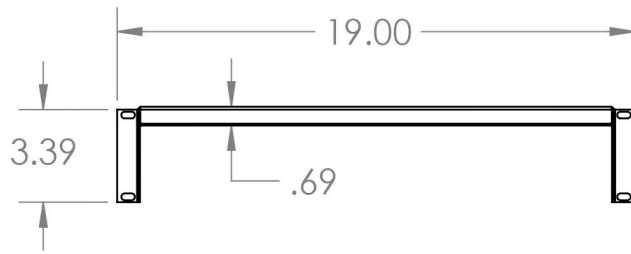

2

1

B

B

A

A

Material Carbon Steel		Title Cantilever Shelf- Vented 2U	
Finish Satin Black		Size <b>A</b>	Part No. <b>34-105100</b>
DO NOT SCALE DRAWING			

2