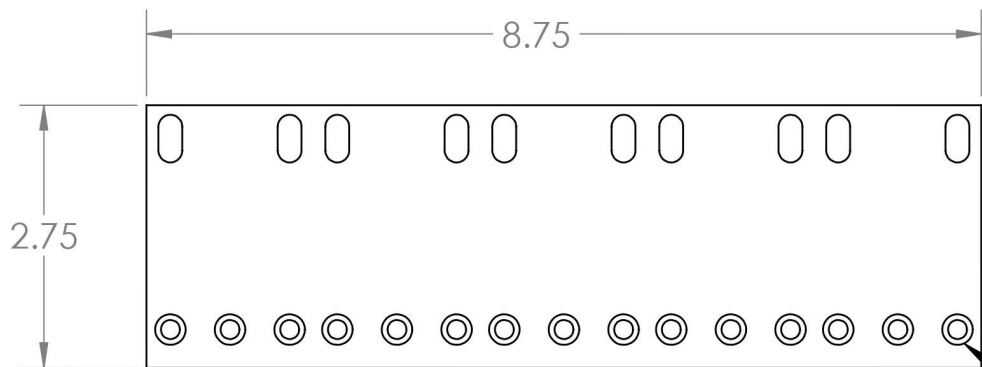

2

1

B

B

15X 10-32 PEMNUTs

A

A

Material Carbon Steel		Title <b>Rack Adapter Set 5U</b>	
Finish Satin Black		Size <b>A</b>	Part No. <b>34-200500</b>
DO NOT SCALE DRAWING			