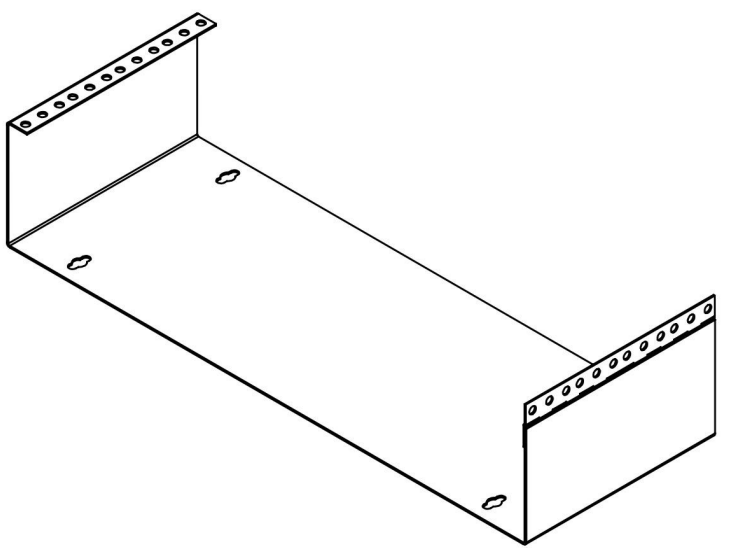

2

1

B

B

FIXED
90 DEGREES

HINGED

A

A

Material Carbon Steel	Title Wall Mount Bracket Hinged Tinnerman- 4U	
Finish Satin Black	Size A	Part No. 34-WB4U-04
DO NOT SCALE DRAWING		

2

1