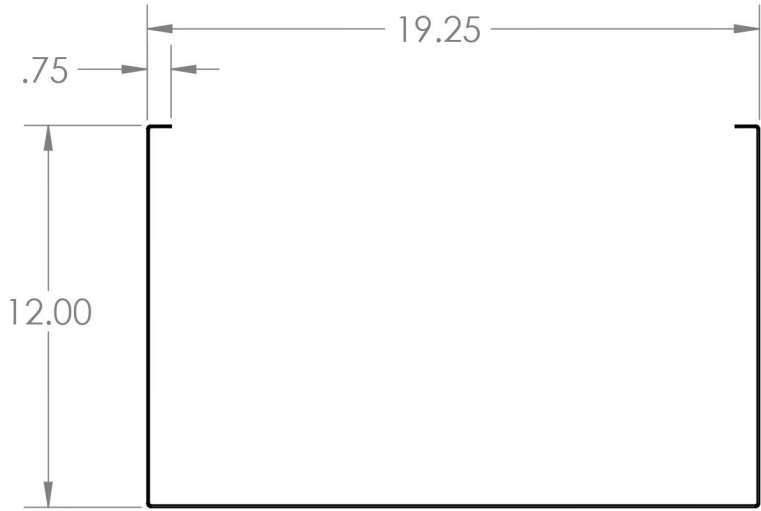

2

1

B

B

A

A

Material Carbon Steel	Title Wall Mount Bracket Fixed Tinnerman- 4U	
Finish Satin Black	Size A	Part No. 34-WB4U-12
DO NOT SCALE DRAWING		

2