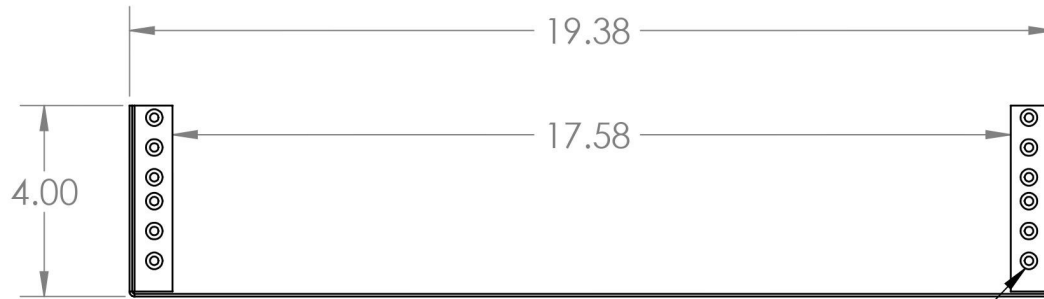

2

1

B

B

12X 10-32 PEMNUTS

A

A

Material Carbon Steel	Title Wall Mount Bracket Vertical Orientation- 2U	
Finish Satin Black	Size A	Part No. 34-WVB2U
DO NOT SCALE DRAWING		