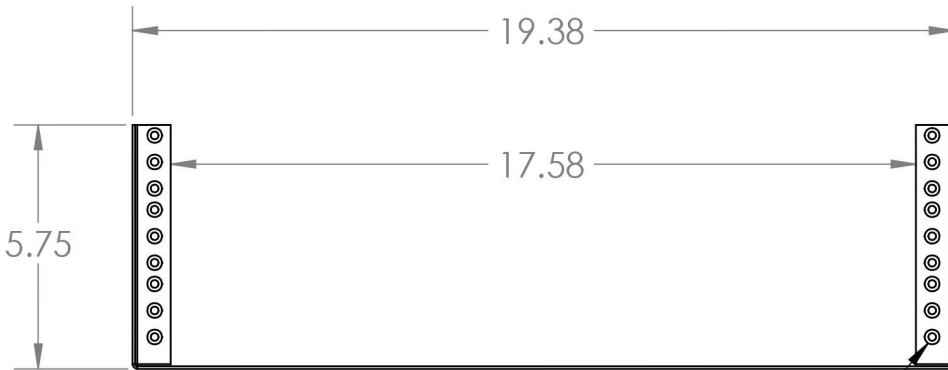

2

1

B

B

18X 10-32 PEMNUT

A

A

Material Carbon Steel	Title Wall Mount Bracket Vertical Orientation- 3U	
Finish Satin Black	Size A	Part No. 34-WVB3U
DO NOT SCALE DRAWING		