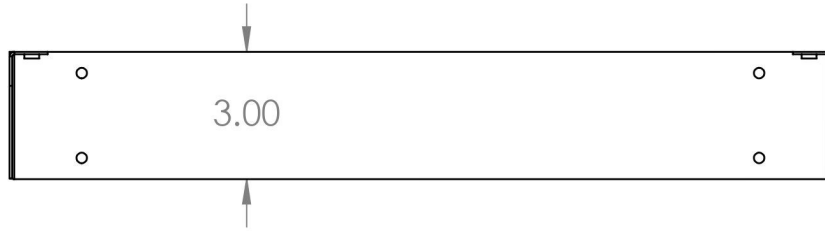

2

1

B

B

18X 10-32 PEMNUT

A

A

Material Carbon Steel	Title Wall Mount Bracket Vertical Orientation- 3U	
Finish Satin Black	Size A	Part No. 34-WVB3U
DO NOT SCALE DRAWING		