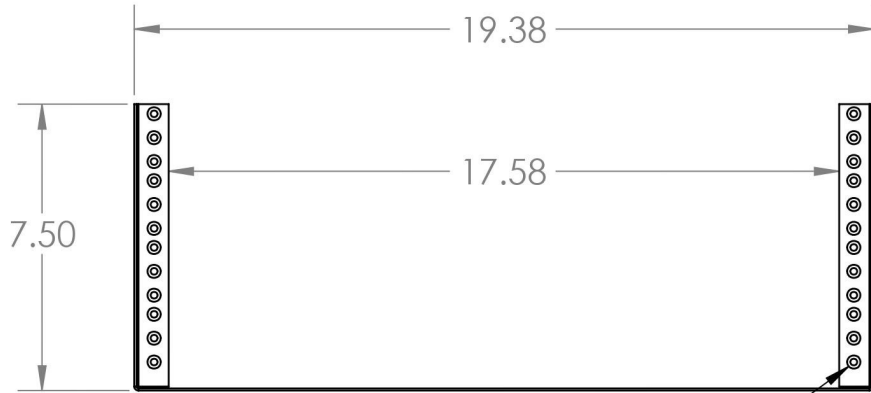

2

1

B

B

24X 10-32 PEMNUTS

Material Carbon Steel	Title Wall Mount Bracket Vertical Orientation- 4U	
Finish Satin Black	Size <b>A</b>	Part No. <b>34-WVB4U</b>
DO NOT SCALE DRAWING		

A

A